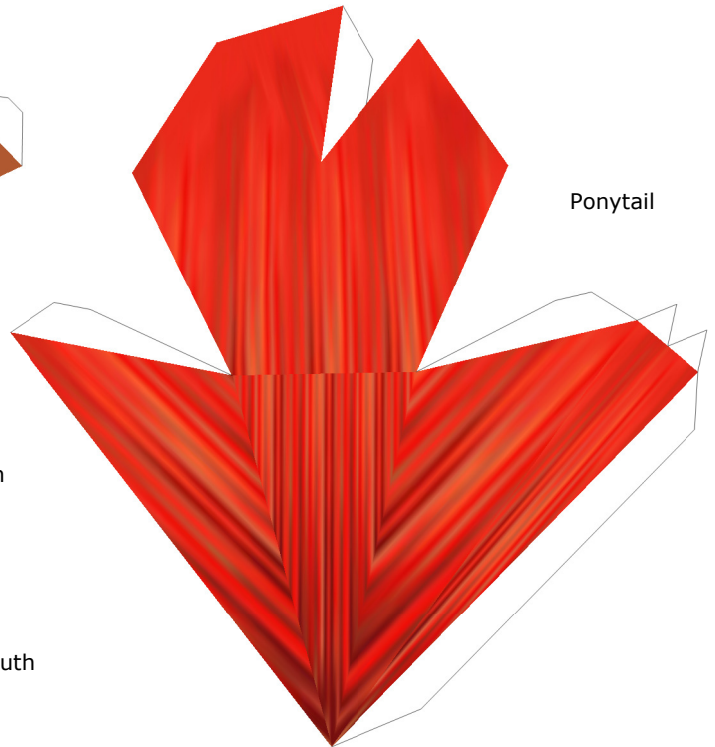

A VEIL

By Xenon

Aveil is the stern leader of the Gerudo Pirates in Majora's Mask. Operating from the northern Great Bay they cause havoc along the Terminian coastline. More recently the Skull Kid has told her that the baby Zoras which will hatch from Lulu's eggs are the key to accessing the Great Bay Temple, and the alleged treasure within!

Forehead Jewel

Chest Jewel

Waist Jewel

Left Upper Leg

Right Upper Leg

Lower Body

Ears

Hair Jewel

Top of Head
(Closing Piece)

Upper Hair

Eyes

Nose

Ponytail

Upper Mouth

Lower Mouth

Chin and
Back of Head

Fringes

Right Shoulder

Left Shoulder

Right Upper Arm

Left Upper Arm

Right Forearm

Left Forearm

Right Hand Closing Piece