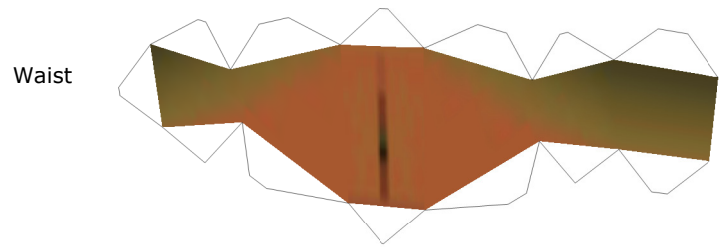

A VEIL

By Xenon

Aveil is the stern leader of the Gerudo Pirates in Majora's Mask. Operating from the northern Great Bay they cause havoc along the Terminian coastline. More recently the Skull Kid has told her that the baby Zoras which will hatch from Lulu's eggs are the key to accessing the Great Bay Temple, and the alleged treasure within!

Forehead Jewel

Chest Jewel

Waist Jewel

Left Upper Leg

Right Upper Leg

Lower Body

Ears

Hair Jewel

Top of Head
(Closing Piece)

Upper Hair

Eyes

Nose

Ponytail

Upper Mouth

Lower Mouth

Chin and
Back of Head