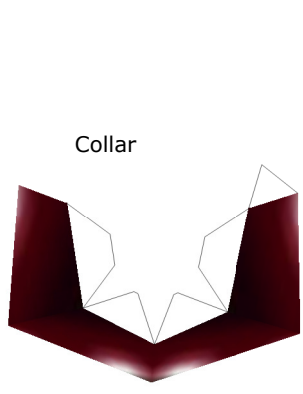

A VEIL

By Xenon

Aveil is the stern leader of the Gerudo Pirates in Majora's Mask. Operating from the northern Great Bay they cause havoc along the Terminian coastline. More recently the Skull Kid has told her that the baby Zoras which will hatch from Lulu's eggs are the key to accessing the Great Bay Temple, and the alleged treasure within!

Forehead Jewel

Chest Jewel

Waist Jewel

Left Upper Leg

Right Upper Leg

Lower Body

Ears

Hair Jewel

Top of Head
(Closing Piece)

Upper Hair

Eyes

Nose

Ponytail

Upper Mouth

Lower Mouth

Chin and
Back of Head