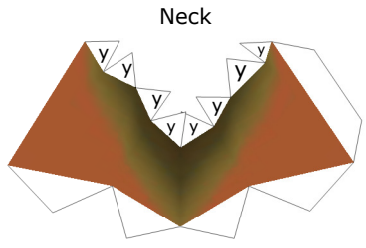

A VEIL

By Xenon

Aveil is the stern leader of the Gerudo Pirates in Majora's Mask. Operating from the northern Great Bay they cause havoc along the Terminian coastline. More recently the Skull Kid has told her that the baby Zoras which will hatch from Lulu's eggs are the key to accessing the Great Bay Temple, and the alleged treasure within!

Forehead Jewel

Chest Jewel

Waist Jewel

Left Upper Leg

Right Upper Leg

Lower Body

Ears

Hair Jewel

Top of Head
(Closing Piece)

Upper Hair

Eyes

Nose

Ponytail

Upper Mouth

Lower Mouth

Chin and
Back of Head