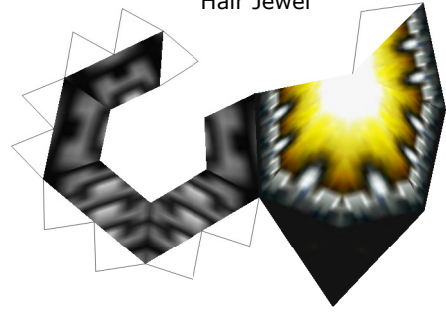

A VEIL

By Xenon

Aveil is the stern leader of the Gerudo Pirates in Majora's Mask. Operating from the northern Great Bay they cause havoc along the Terminian coastline. More recently the Skull Kid has told her that the baby Zoras which will hatch from Lulu's eggs are the key to accessing the Great Bay Temple, and the alleged treasure within!

Forehead Jewel

Chest Jewel

Waist Jewel

Left Upper Leg

Right Upper Leg

Lower Body

Ears

Hair Jewel

Top of Head
(Closing Piece)

Upper Hair

Eyes

Nose

Ponytail

Upper Mouth

Lower Mouth

Chin and
Back of Head