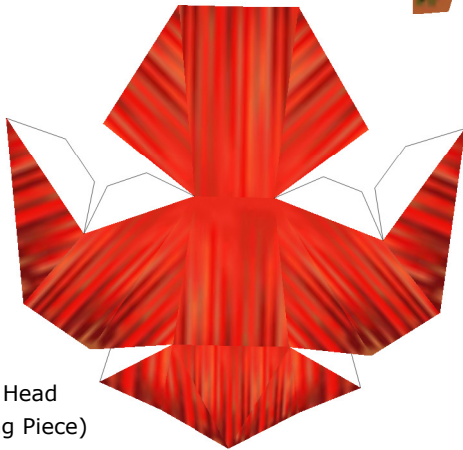

A VEIL

By Xenon

Aveil is the stern leader of the Gerudo Pirates in Majora's Mask. Operating from the northern Great Bay they cause havoc along the Terminian coastline. More recently the Skull Kid has told her that the baby Zoras which will hatch from Lulu's eggs are the key to accessing the Great Bay Temple, and the alleged treasure within!

Forehead Jewel

Chest Jewel

Waist Jewel

Left Upper Leg

Right Upper Leg

Lower Body

Ears

Hair Jewel

Top of Head
(Closing Piece)

Upper Hair

Eyes

Nose

Ponytail

Upper Mouth

Lower Mouth

Chin and
Back of Head