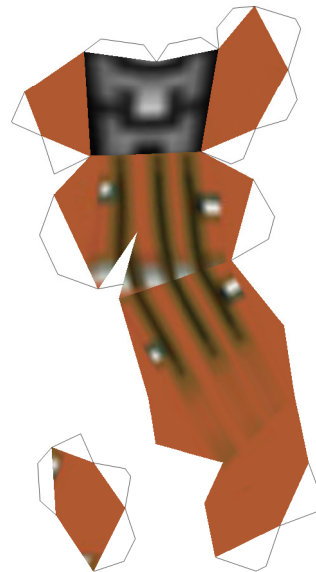

A VEIL

By Xenon

Aveil is the stern leader of the Gerudo Pirates in Majora's Mask. Operating from the northern Great Bay they cause havoc along the Terminian coastline. More recently the Skull Kid has told her that the baby Zoras which will hatch from Lulu's eggs are the key to accessing the Great Bay Temple, and the alleged treasure within!

Top of Head
(Closing Piece)

Upper Hair

Eyes

Nose

Ponytail

Upper Mouth

Lower Mouth

Chin and
Back of Head

Fringes

Right Shoulder

Left Shoulder

Right Upper Arm

Left Upper Arm

Right Forearm

Left Forearm

Right Hand Closing Piece

Left Hand Closing Piece

Right Hand

Left Hand

Right Thumb

Left Thumb