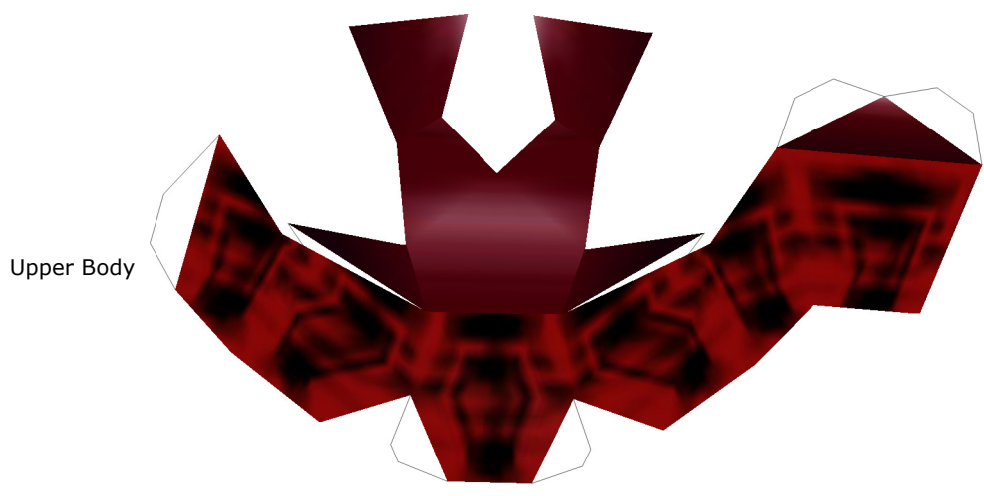

A VEIL

By Xenon

Aveil is the stern leader of the Gerudo Pirates in Majora's Mask. Operating from the northern Great Bay they cause havoc along the Terminian coastline. More recently the Skull Kid has told her that the baby Zoras which will hatch from Lulu's eggs are the key to accessing the Great Bay Temple, and the alleged treasure within!

Forehead Jewel

Chest Jewel

Waist Jewel

Left Upper Leg

Right Upper Leg

Lower Body

Ears

Hair Jewel

Top of Head
(Closing Piece)

Upper Hair

Eyes

Nose

Ponytail

Upper Mouth

Lower Mouth

Chin and
Back of Head