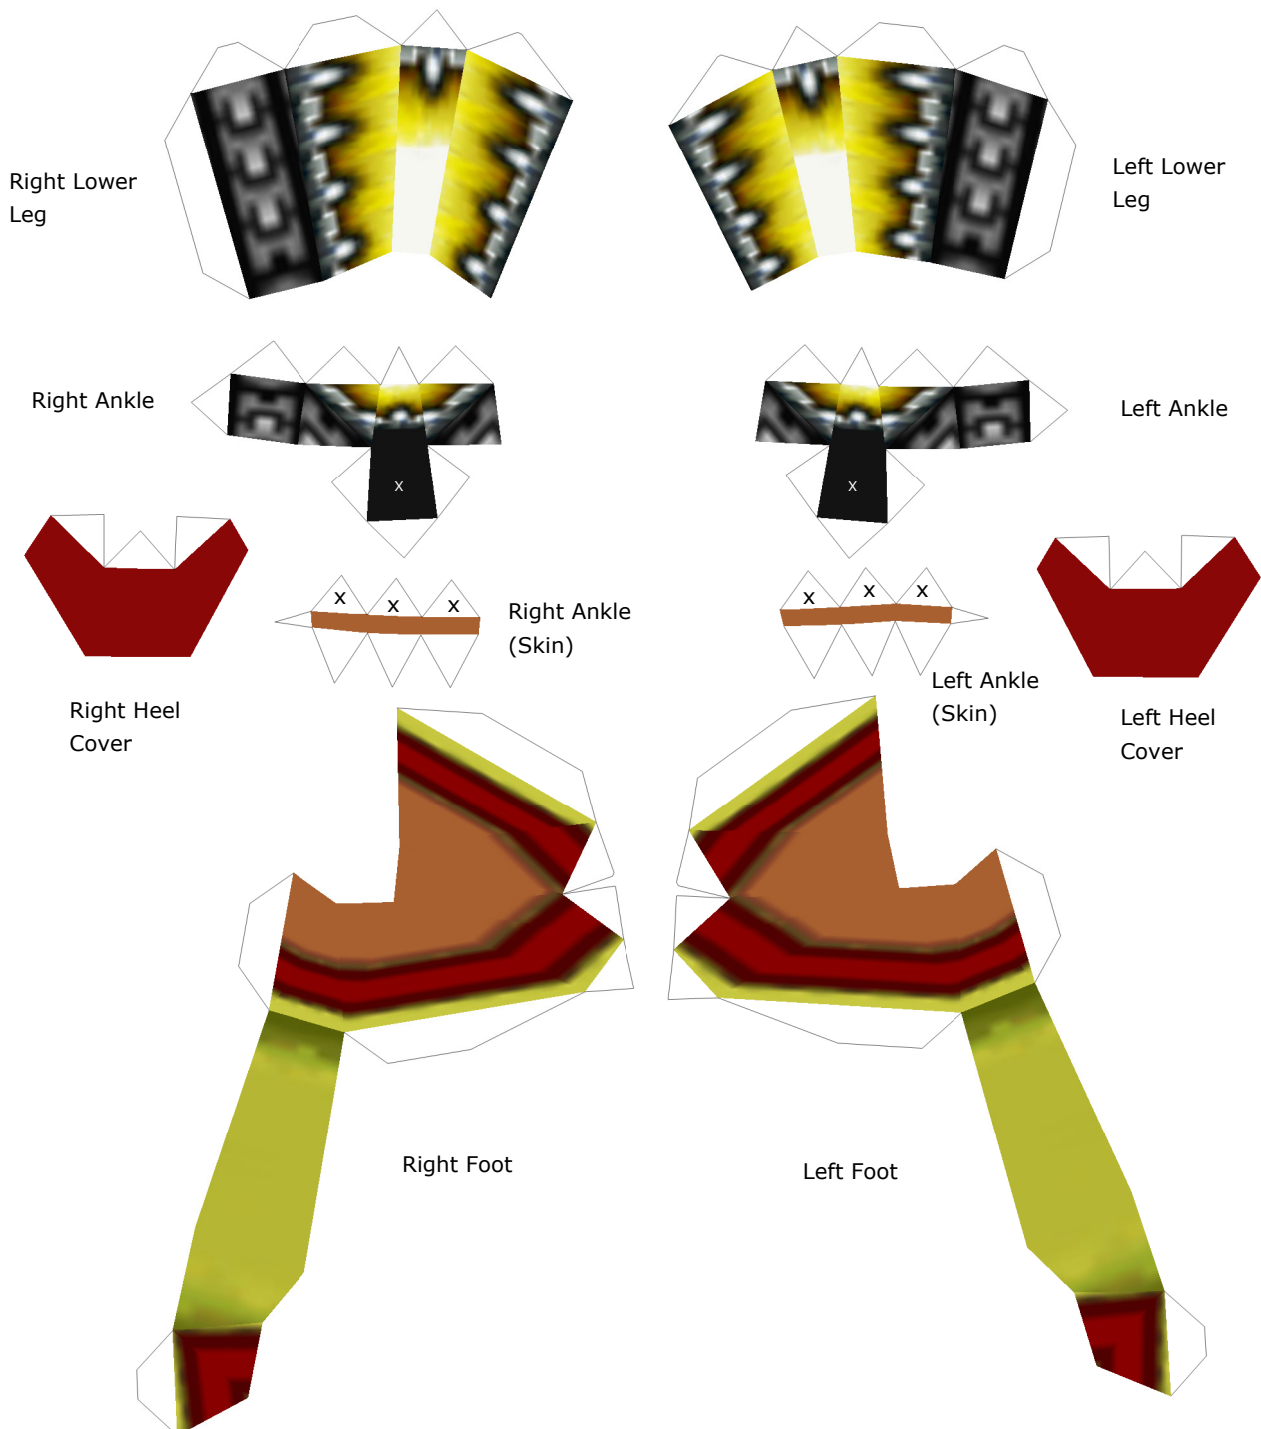

A VEIL

By Xenon

Aveil is the stern leader of the Gerudo Pirates in Majora's Mask. Operating from the northern Great Bay they cause havoc along the Terminian coastline. More recently the Skull Kid has told her that the baby Zoras which will hatch from Lulu's eggs are the key to accessing the Great Bay Temple, and the alleged treasure within!

Forehead Jewel

Chest Jewel

Waist Jewel

Left Upper Leg

Right Upper Leg

Lower Body

Ears

Hair Jewel

Top of Head
(Closing Piece)

Upper Hair

Eyes

Nose

Ponytail

Upper Mouth

Lower Mouth

Chin and
Back of Head

Left Hand Closing Piece

Right Hand

Left Hand

Right Thumb

Left Thumb