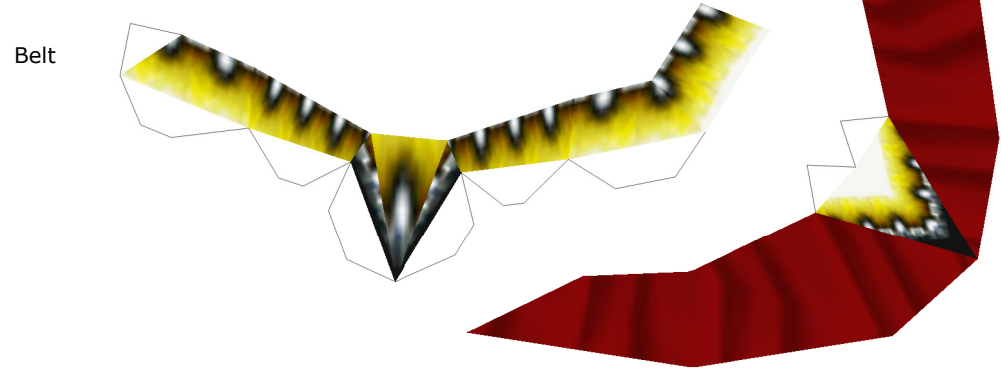

A VEIL

By Xenon

Aveil is the stern leader of the Gerudo Pirates in Majora's Mask. Operating from the northern Great Bay they cause havoc along the Terminian coastline. More recently the Skull Kid has told her that the baby Zoras which will hatch from Lulu's eggs are the key to accessing the Great Bay Temple, and the alleged treasure within!

Forehead Jewel

Chest Jewel

Waist Jewel

Left Upper Leg

Right Upper Leg

Lower Body

Ears

Hair Jewel

Top of Head
(Closing Piece)

Upper Hair

Eyes

Nose

Ponytail

Upper Mouth

Lower Mouth

Chin and
Back of Head